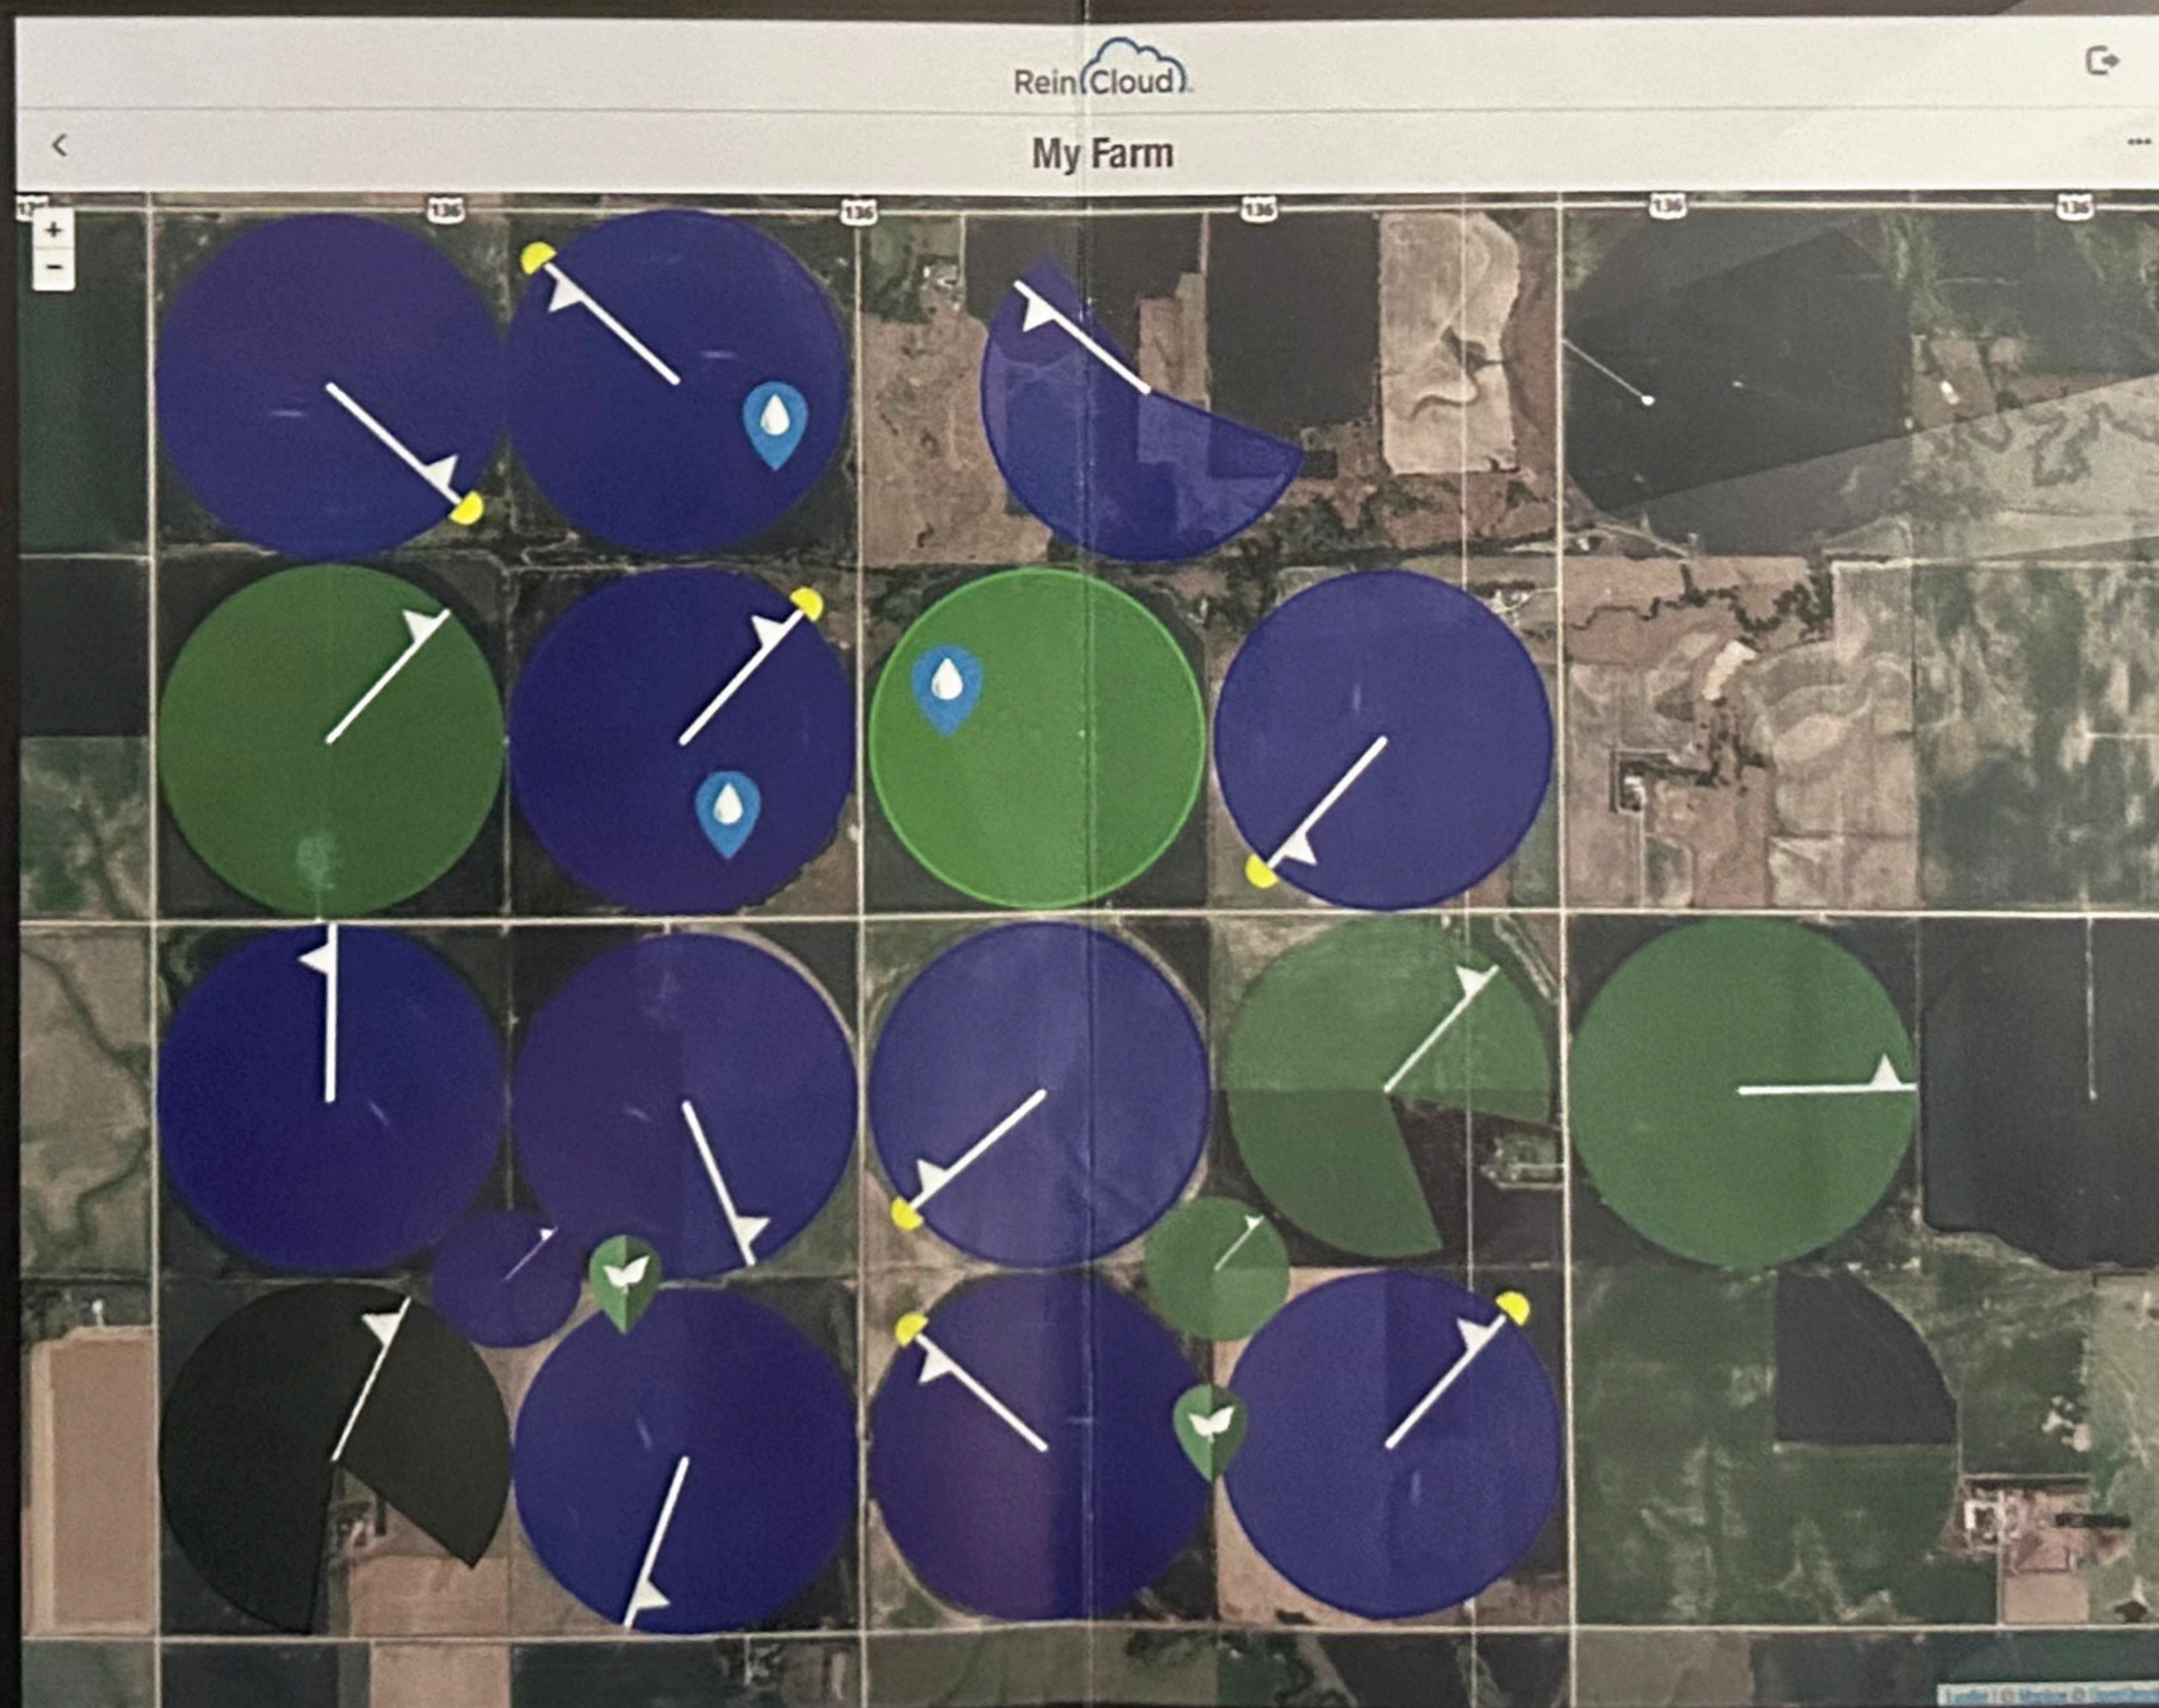

Built for growers and producers worldwide, ReinCloud™ Ag-Data Services is an online software that helps you combine field and irrigation data into one easy-to-use dashboard. Whether it's irrigation monitoring and controls, soil moisture or weather data you're looking for, ReinCloud is easy-to-use, informative and ready to put your ag-based data to work. Here's a few of the features that make ReinCloud the right choice for your operation:

Organized data by sites, zones and equipment.

Dashboard

Quickly view irrigation system status other widget data all in one dashboard.

Equipment Search

Search for your equipment by site and zone.

Run Queue

Check the status of equipment controls.

Help & Support

Access tutorials or chat with a representative.

Your Profile

Easily adjust notification delivery and account settings.

Irrigation Widgets

Irrigation widgets are smart icons that can display data at a glance. Click on a widget for more details and equipment control options.

Field Sensing Devices

Check soil moisture, weather, and other environmental data with compatible ReinCloud Ready™ products.

Software Features

ReinCloud includes the following features:

- Safe and secure data services
- Data organization by site and zone
- Customizable dashboard
- Access on everyday devices
- Notifications through option of Text, Email, App or Voice.
- Irrigation Equipment Widgets
- Soil Moisture & Weather Equipment Widgets
- Reports
- Data Sharing
- Weather Widget powered by WeatherUnderground™
- Aerial Map View
- Data graphing