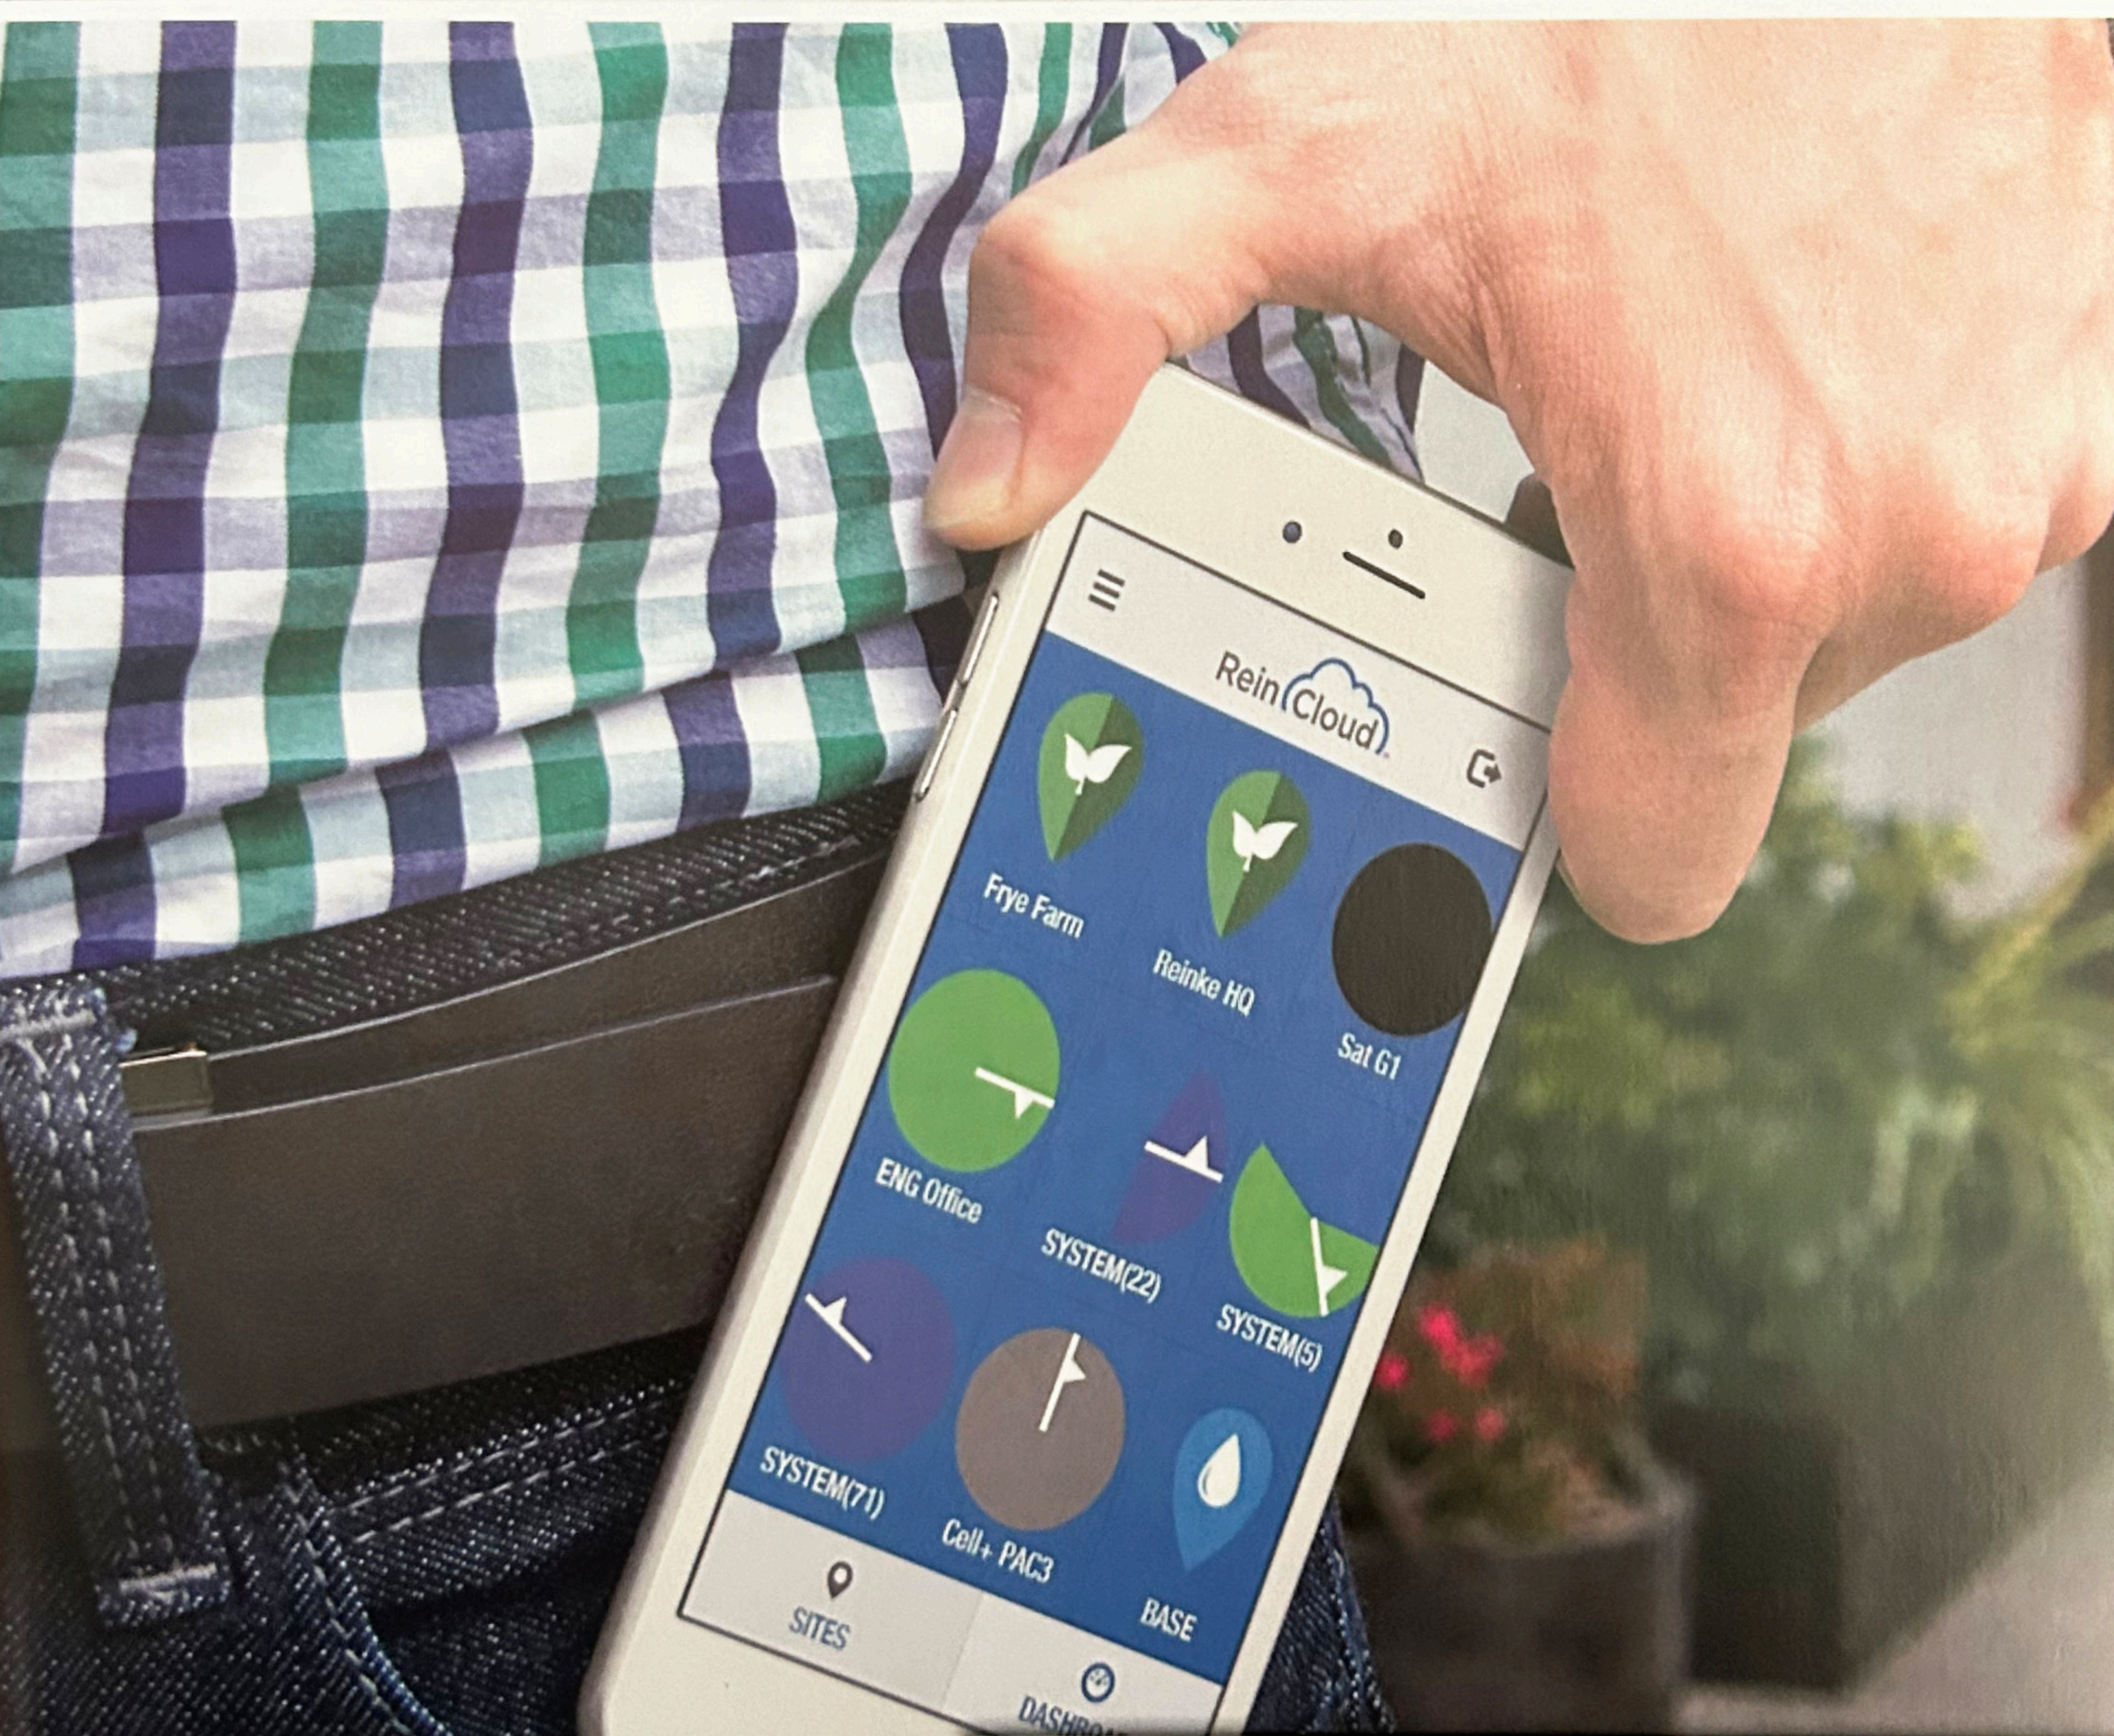

AG-DATA SERVICES FOR ENHANCED IRRIGATION MANAGEMENT

NEW! REIN CLOUD ONLINE SOFTWARE

Learn how ReinCloud is making it easier to manage irrigation.

REINCLOUD™ AG-DATA SERVICES

Introducing a better way to collect and display field and irrigation data for improved irrigation management.

Built for growers and producers worldwide, ReinCloud™ Ag-Data Services is an online software that helps you combine field and irrigation data into one easy-to-use dashboard. Whether it's irrigation monitoring and controls, soil moisture or weather data you're looking for, ReinCloud is easy-to-use, informative and ready to put your ag-based data to work. Here's a few of the features that make ReinCloud the right choice for your operation:

Responsive Display

Get everyday access on your devices whether it's a smartphone, tablet, laptop or computer.

Navigation Menu

Notifications

Stay informed on system status through in-app notifications.

Sites, Weather & Map

Organized data by sites, zones and equipment.

Dashboard

Quickly view irrigation system status other widget data all in one dashboard.

Equipment Search

Search for your equipment by site and zone.

Run Queue

Check the status of equipment controls.